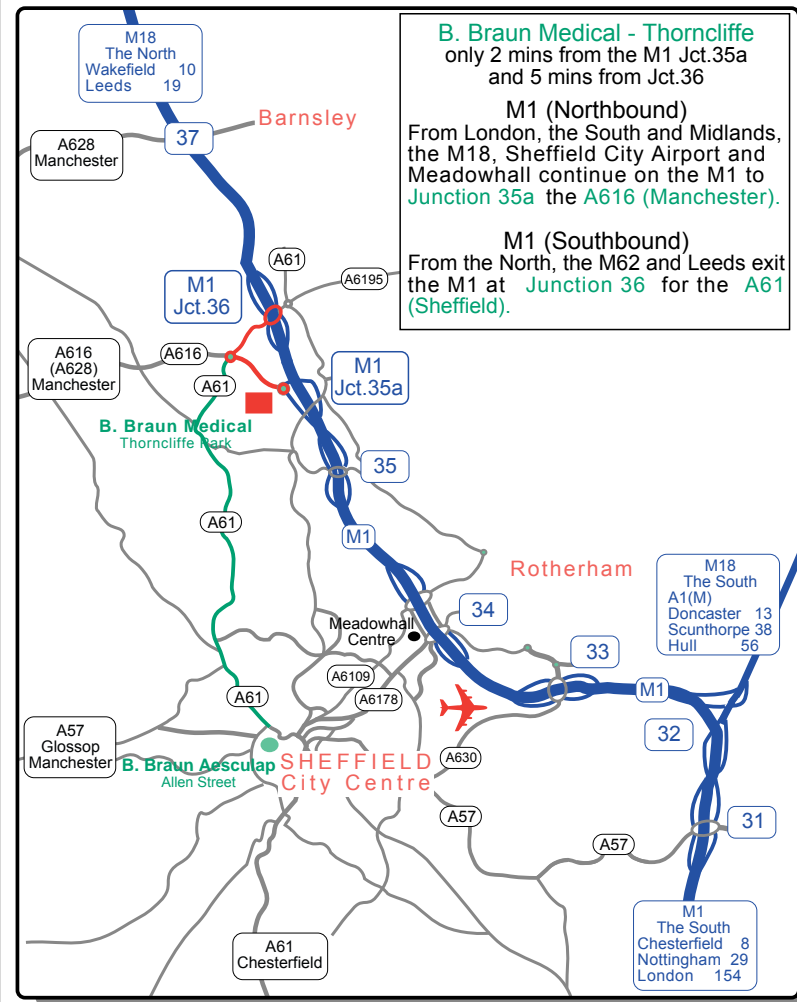

M1 (Southbound)
Exit the M1 at **Junction 36** for the **A6 (Sheffield)** and proceed to the Tankersley Roundabout, passing the Tankersley Manor Hotel and Wentworth Business Park. Turn left on to the **A616 (M1, Sheffield, Rotherham)** and around 3/4 mile along you will see our building on your right. At the traffic island before the M1 turn right to Chapeltown. After 100 yards take the next right on to Brookdale Road and we are at the end of the road.

M1
The North
Barnsley 5
Wakefield 15
Leeds 24

M1 Jct.36
A6195
Dearne Valley
A61
Sheffield (North)

M1 Jct.35a
A616
Manchester

M1
The South
Rotherham
Sheffield (Centre)
Sheffield Airport

Directions to Thorncliffe Park

Satellite Navigation enter: N53 28 40 - W01 28 20

B. Braun Medical - Thorncliffe
only 2 mins from the M1 Jct.35a
and 5 mins from Jct.36

M1 (Northbound)
From London, the South and Midlands, the M18, Sheffield City Airport and Meadowhall continue on the M1 to **Junction 35a** the **A616 (Manchester)**.

M1 (Southbound)
From the North, the M62 and Leeds exit the M1 at **Junction 36** for the **A61 (Sheffield)**.

M18
The North
Wakefield 10
Leeds 19

M18
The South
A1(M)
Doncaster 13
Scunthorpe 38
Hull 56

M1
The South
Chesterfield 8
Nottingham 29
London 154